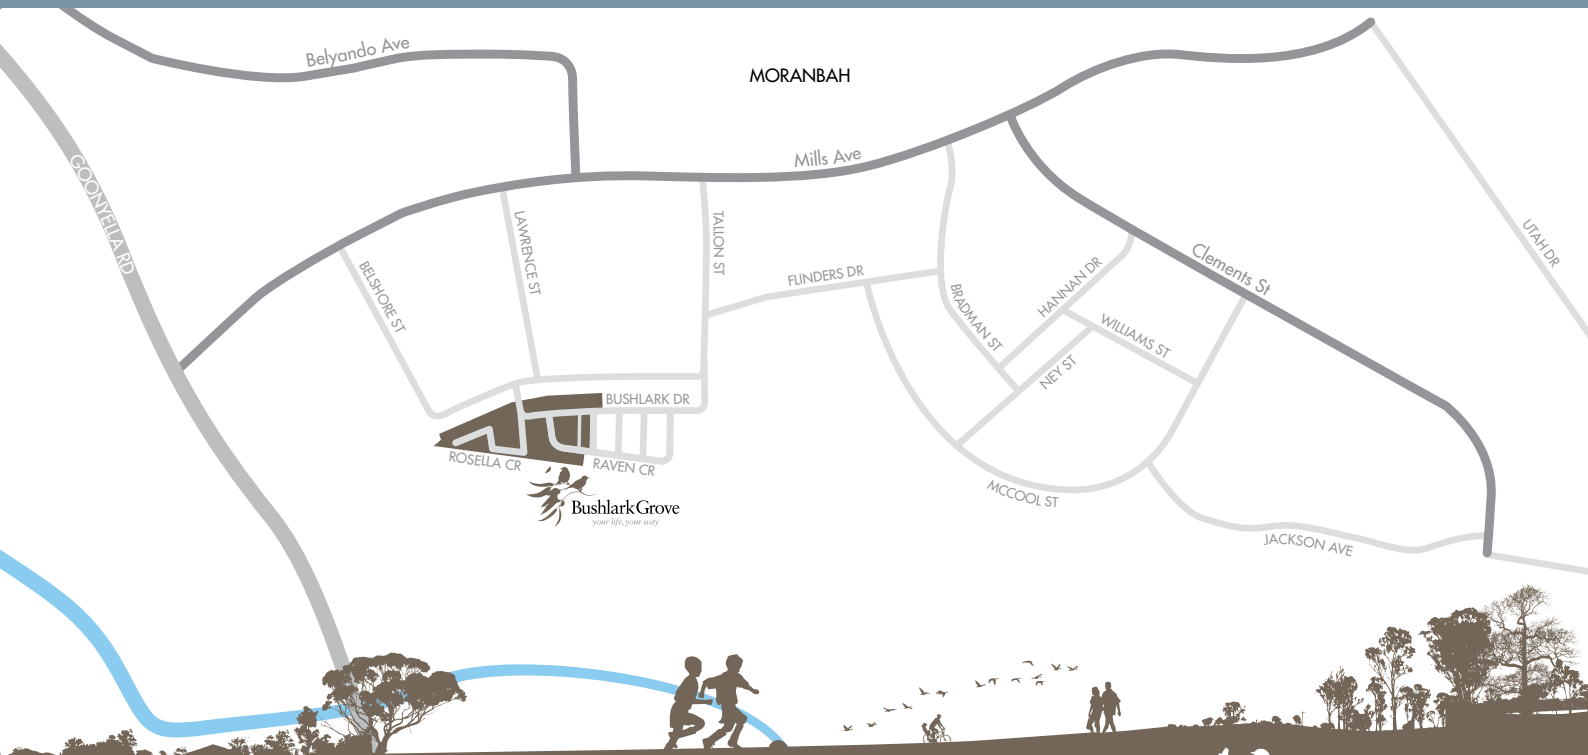

# MUD MAP

1300 138 432 | [bushlarkgrove.com.au](http://bushlarkgrove.com.au)  
[info@bushlarkgrove.com.au](mailto:info@bushlarkgrove.com.au)